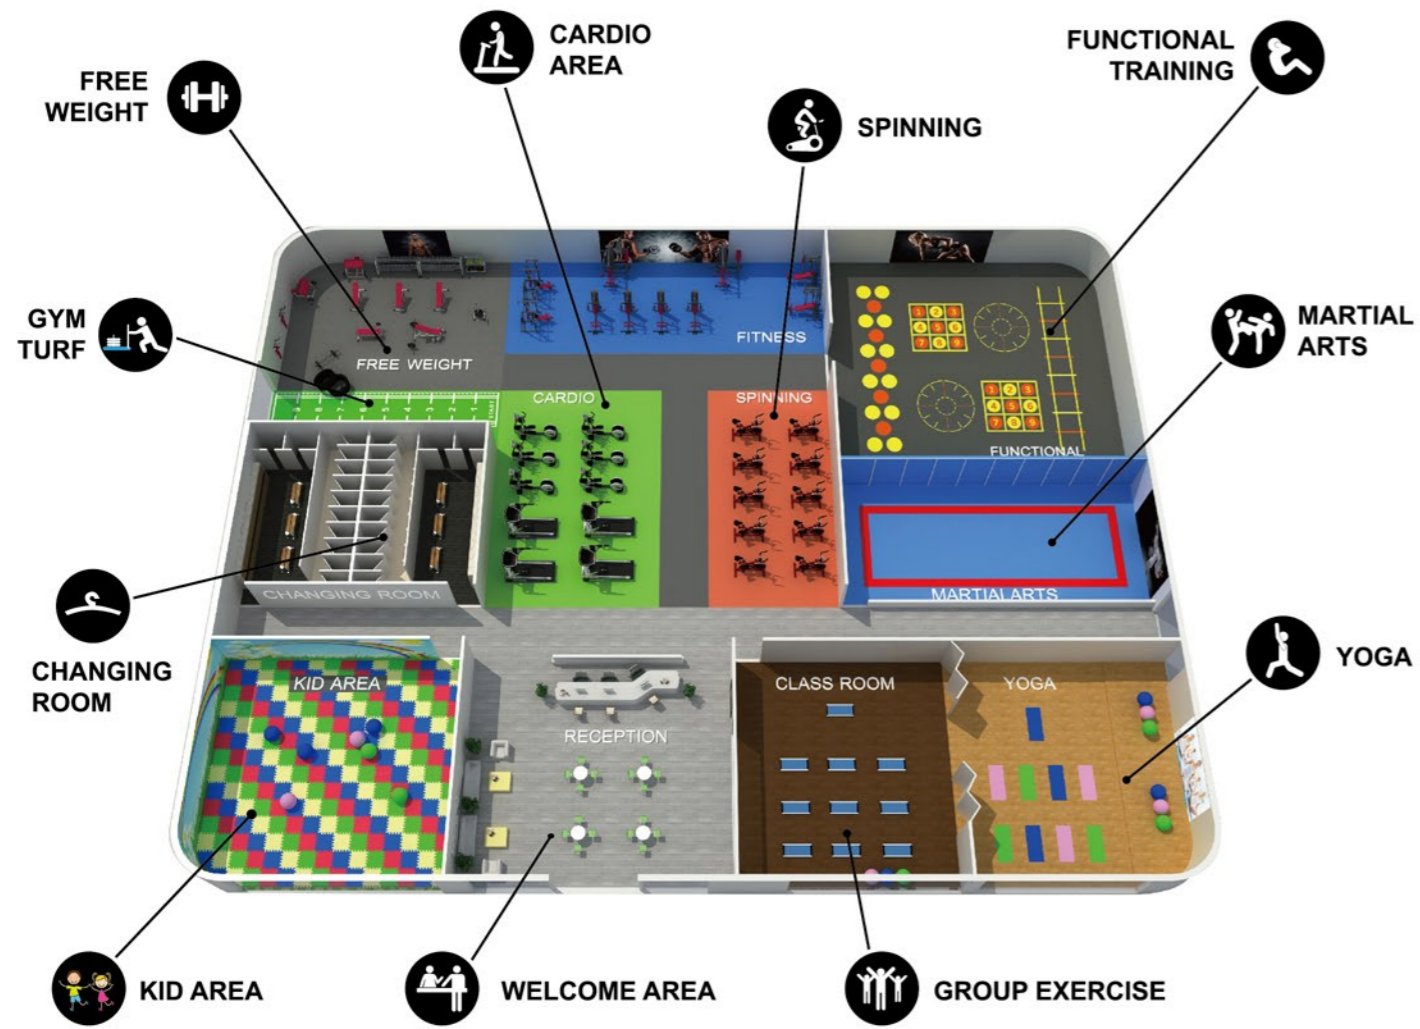

Fitness Flooring Solutions

TF2101 white 15