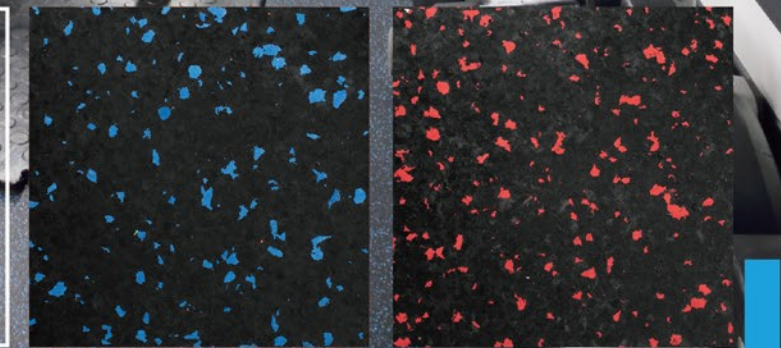

Topflor

The ultimate flooring
The ultimate performance