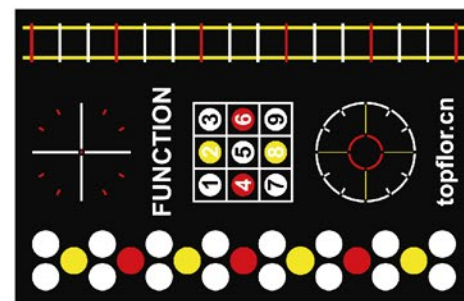

**TOPLOCK**

Thickness: 5mm, 6mm  
Size: 610 x 610mm, 920 x 920mm

**GymPower**

Thickness: 6mm, 8mm  
Size: 1000 x 1000mm, 1.22m x 8-10m

**ECOTile**

Thickness: 5mm, 7mm, 10mm  
Size: 184 x 1219.2mm, 457.2 x 914.4mm

**Acoustic Underlay**

Thickness: 6mm, 8mm, 10mm  
Size: 500 x 500mm, 1000 x 1000mm

**Sprint Track Turf**

Thickness: 6mm, 8mm, 10mm  
Size: 2m(Width) x 10-20m(Length)

**Customisation**

Shapes, logos, slogans or designs are available on both tiles and rolls.