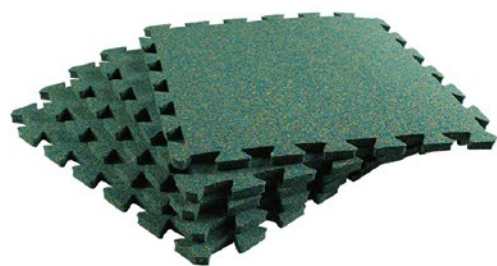

# Fitness Flooring Solutions

**Puzzle Tiles**

Thickness: 6mm, 8mm, 10mm  
Size: 500 x 500mm, 610 x 610mm

**Classic**

Thickness: 6mm, 8mm, 10mm  
Size: 1m x 10-20m

**Cap Locking Tiles**

Thickness: 20mm, 25mm, 30mm  
Size: 500 x 500mm, 1000 x 1000mm

**TOPLOCK**

Thickness: 5mm, 6mm  
Size: 610 x 610mm, 920 x 920mm

**GymPower**

Thickness: 6mm, 8mm  
Size: 1000 x 1000mm, 1.22m x 8-10m

**ECOTile**

Thickness: 5mm, 7mm, 10mm  
Size: 184 x 1219.2mm, 457.2 x 914.4mm

**Acoustic Underlay**

Thickness: 6mm, 8mm, 10mm  
Size: 500 x 500mm, 1000 x 1000mm

**Sprint Track Turf**

Thickness: 6mm, 8mm, 10mm  
Size: 2m(Width) x 10-20m(Length)

**Customisation**

Shapes, logos, slogans or designs are available on both tiles and rolls.

# Color Options

**Rolls**  
Thickness: 6mm, 8mm, 10mm  
Size: 1m x 10-20m

**Interlocking Tiles**  
Thickness: 6mm, 8mm, 10mm  
Size: 500 x 500mm, 610 x 610mm

**Cap Locking System**  
Thickness: 20mm, 25mm, 30mm  
Size: 500 x 500mm, 1000 x 1000mm